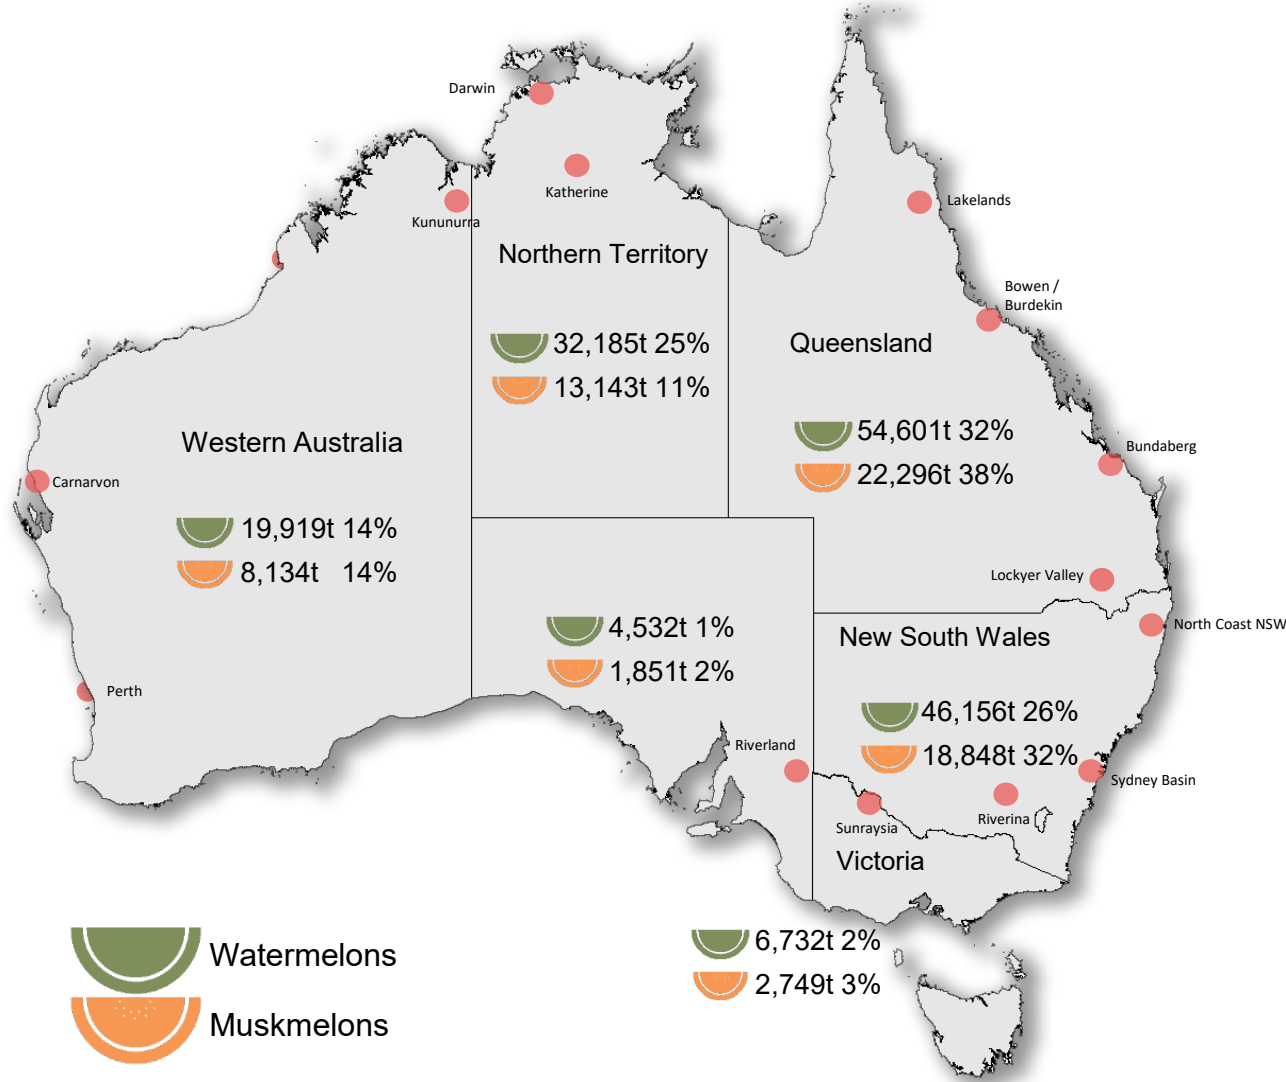

Production Areas

Harvests

Northern Territory
April - December

Queensland
All Year

New South Wales
January - April

Victoria
November - April

South Australia
November - April

Western Australia
May - November